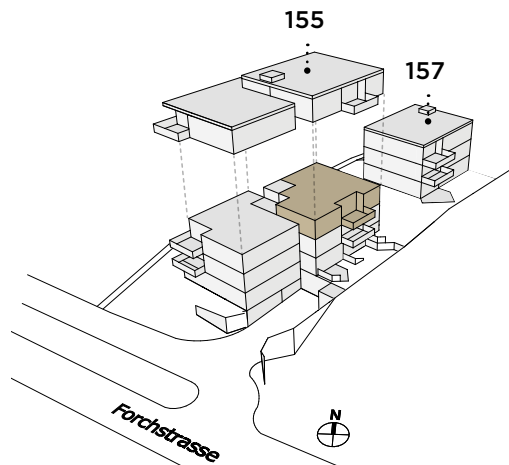

Forchstrasse 155

3.5-room apartment A4.2

2nd floor

Overall floor space*	119.4 m ²
Loggia	14.7 m ²

*Overall floor space = total floor space of all interior rooms including living areas, corridors, internal walls and stairs, but not exterior parts such as outside walls, staircases, terraces, balconies or Loggias.

Floor layouts are for the purposes of general information and are included without acceptance of liability. They do not constitute part of a contractual agreement. We reserve the right to make any changes.